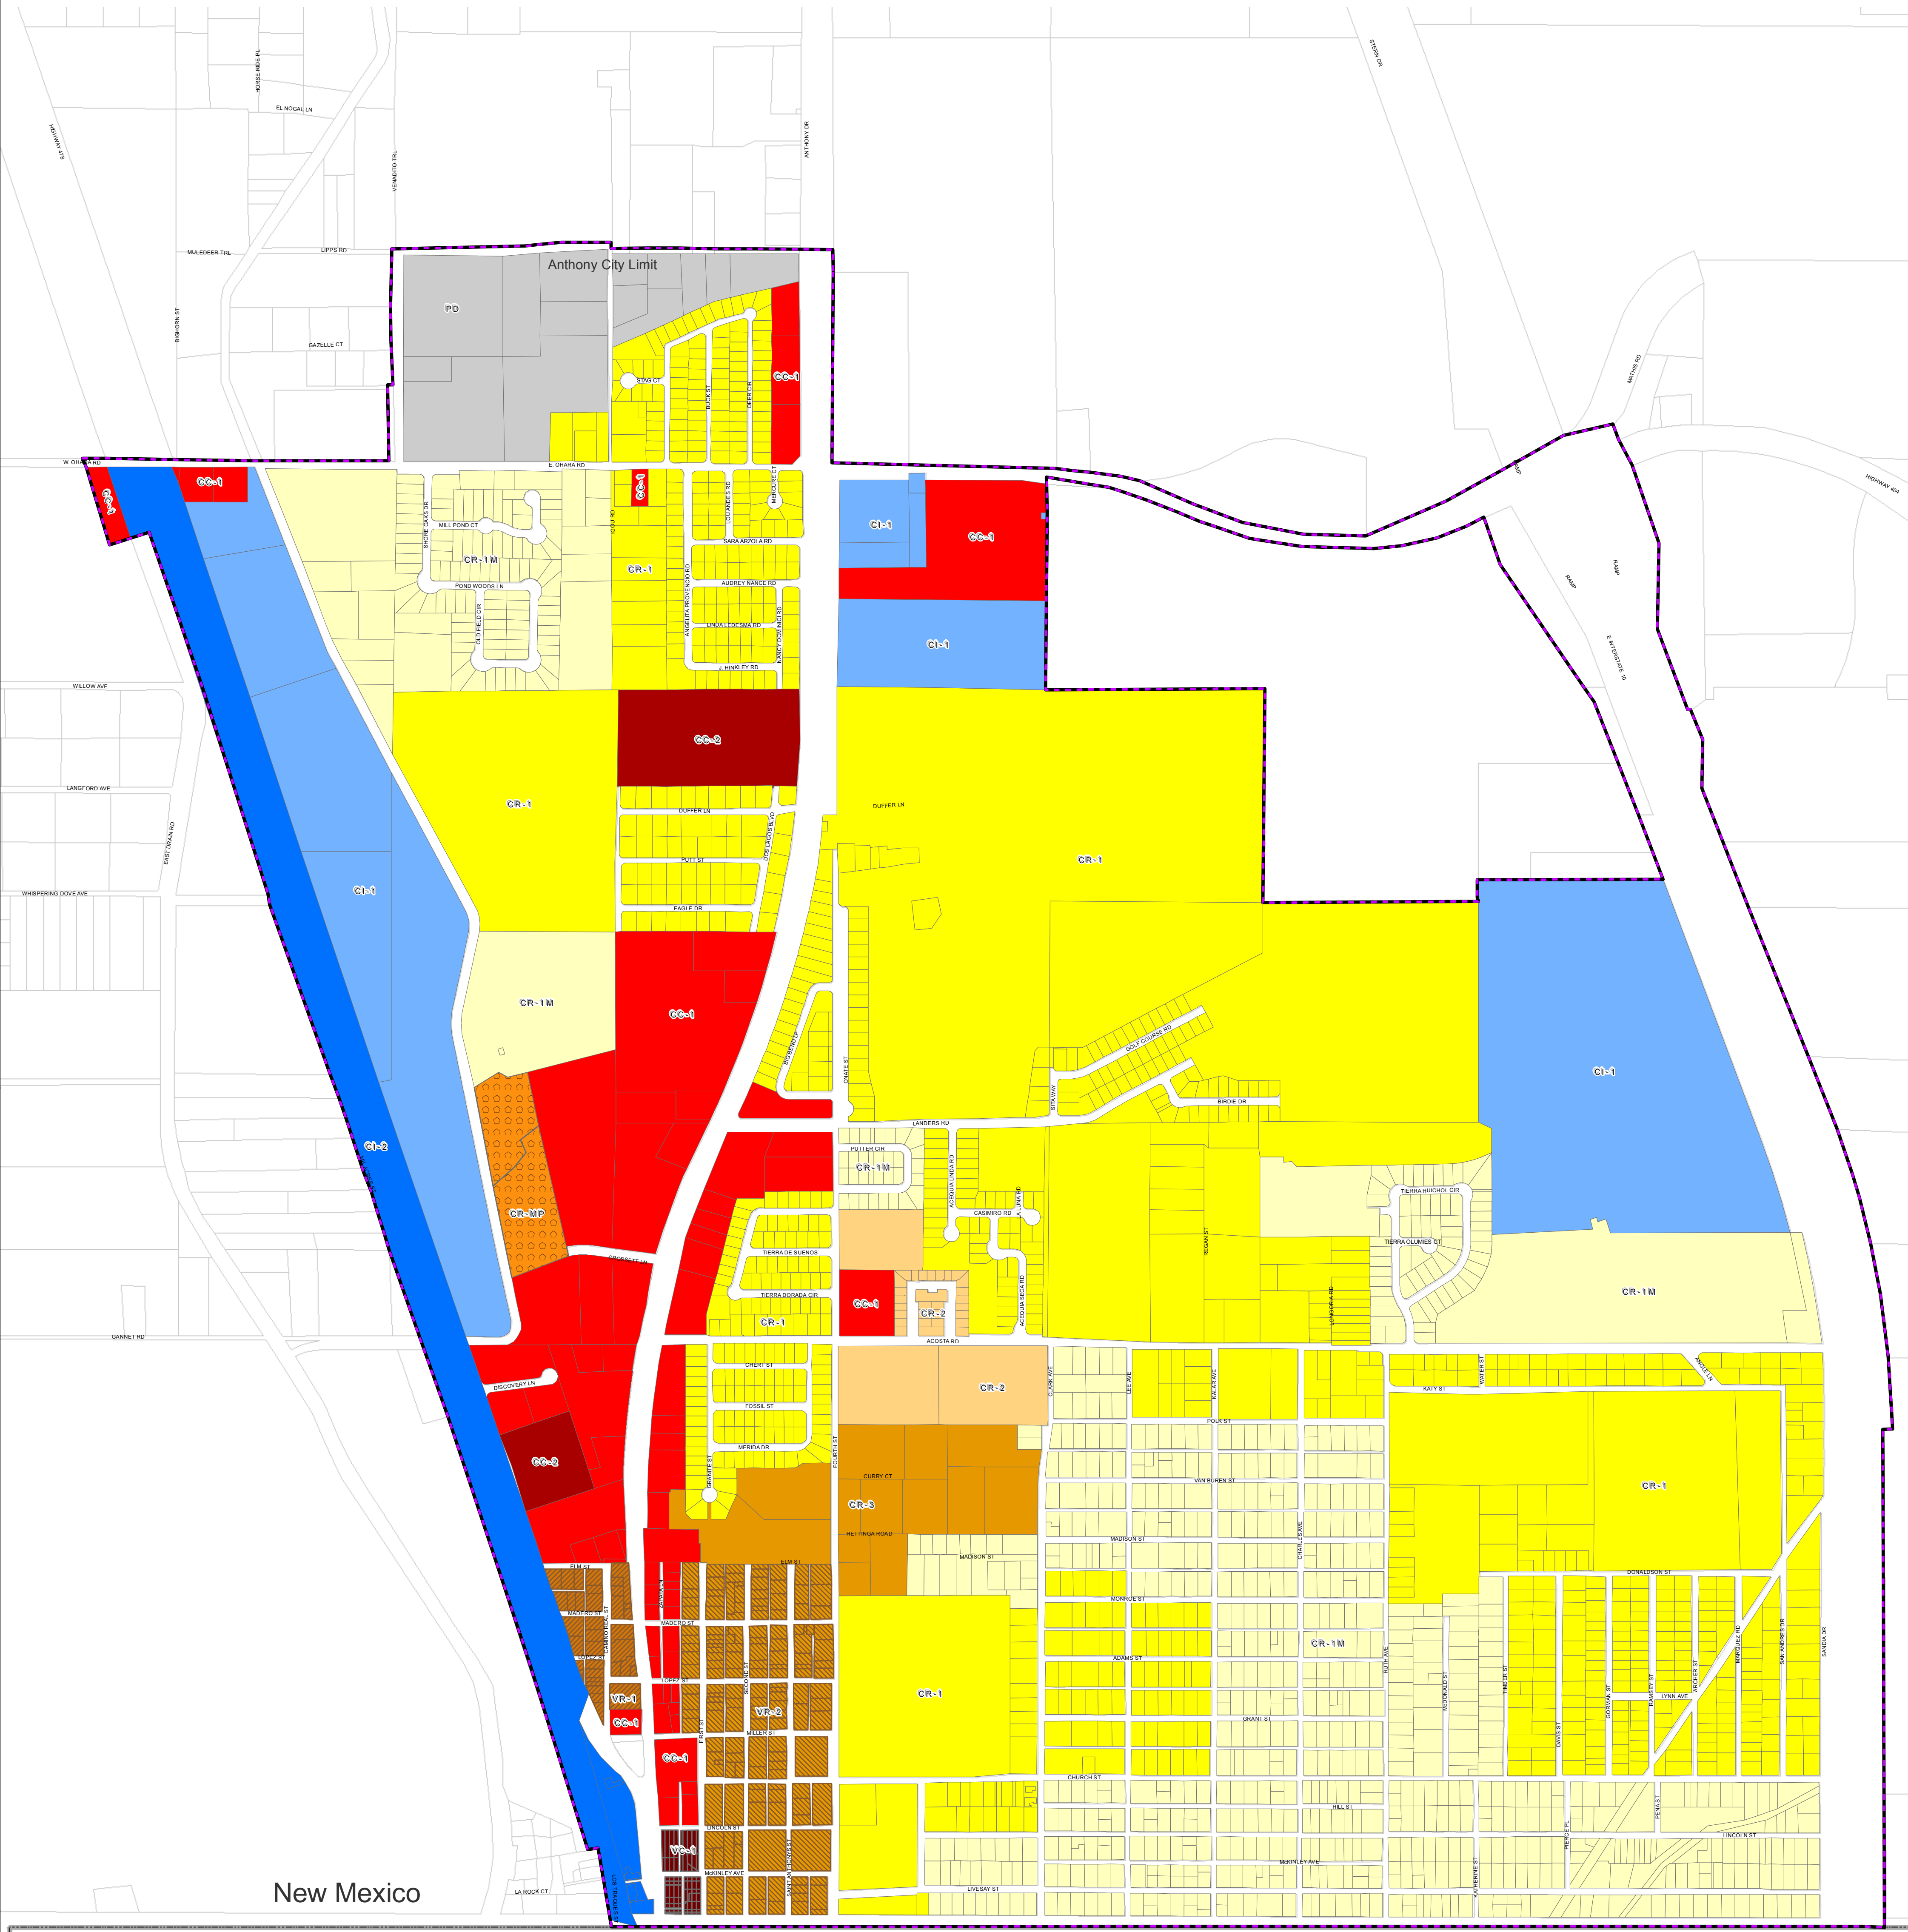

City of Anthony Zoning

New Mexico

Texas

Legend

Zoning

- Anthony Incorporated Limit
- New Mexico - Texas State Line
- Approximate Parcel Boundaries