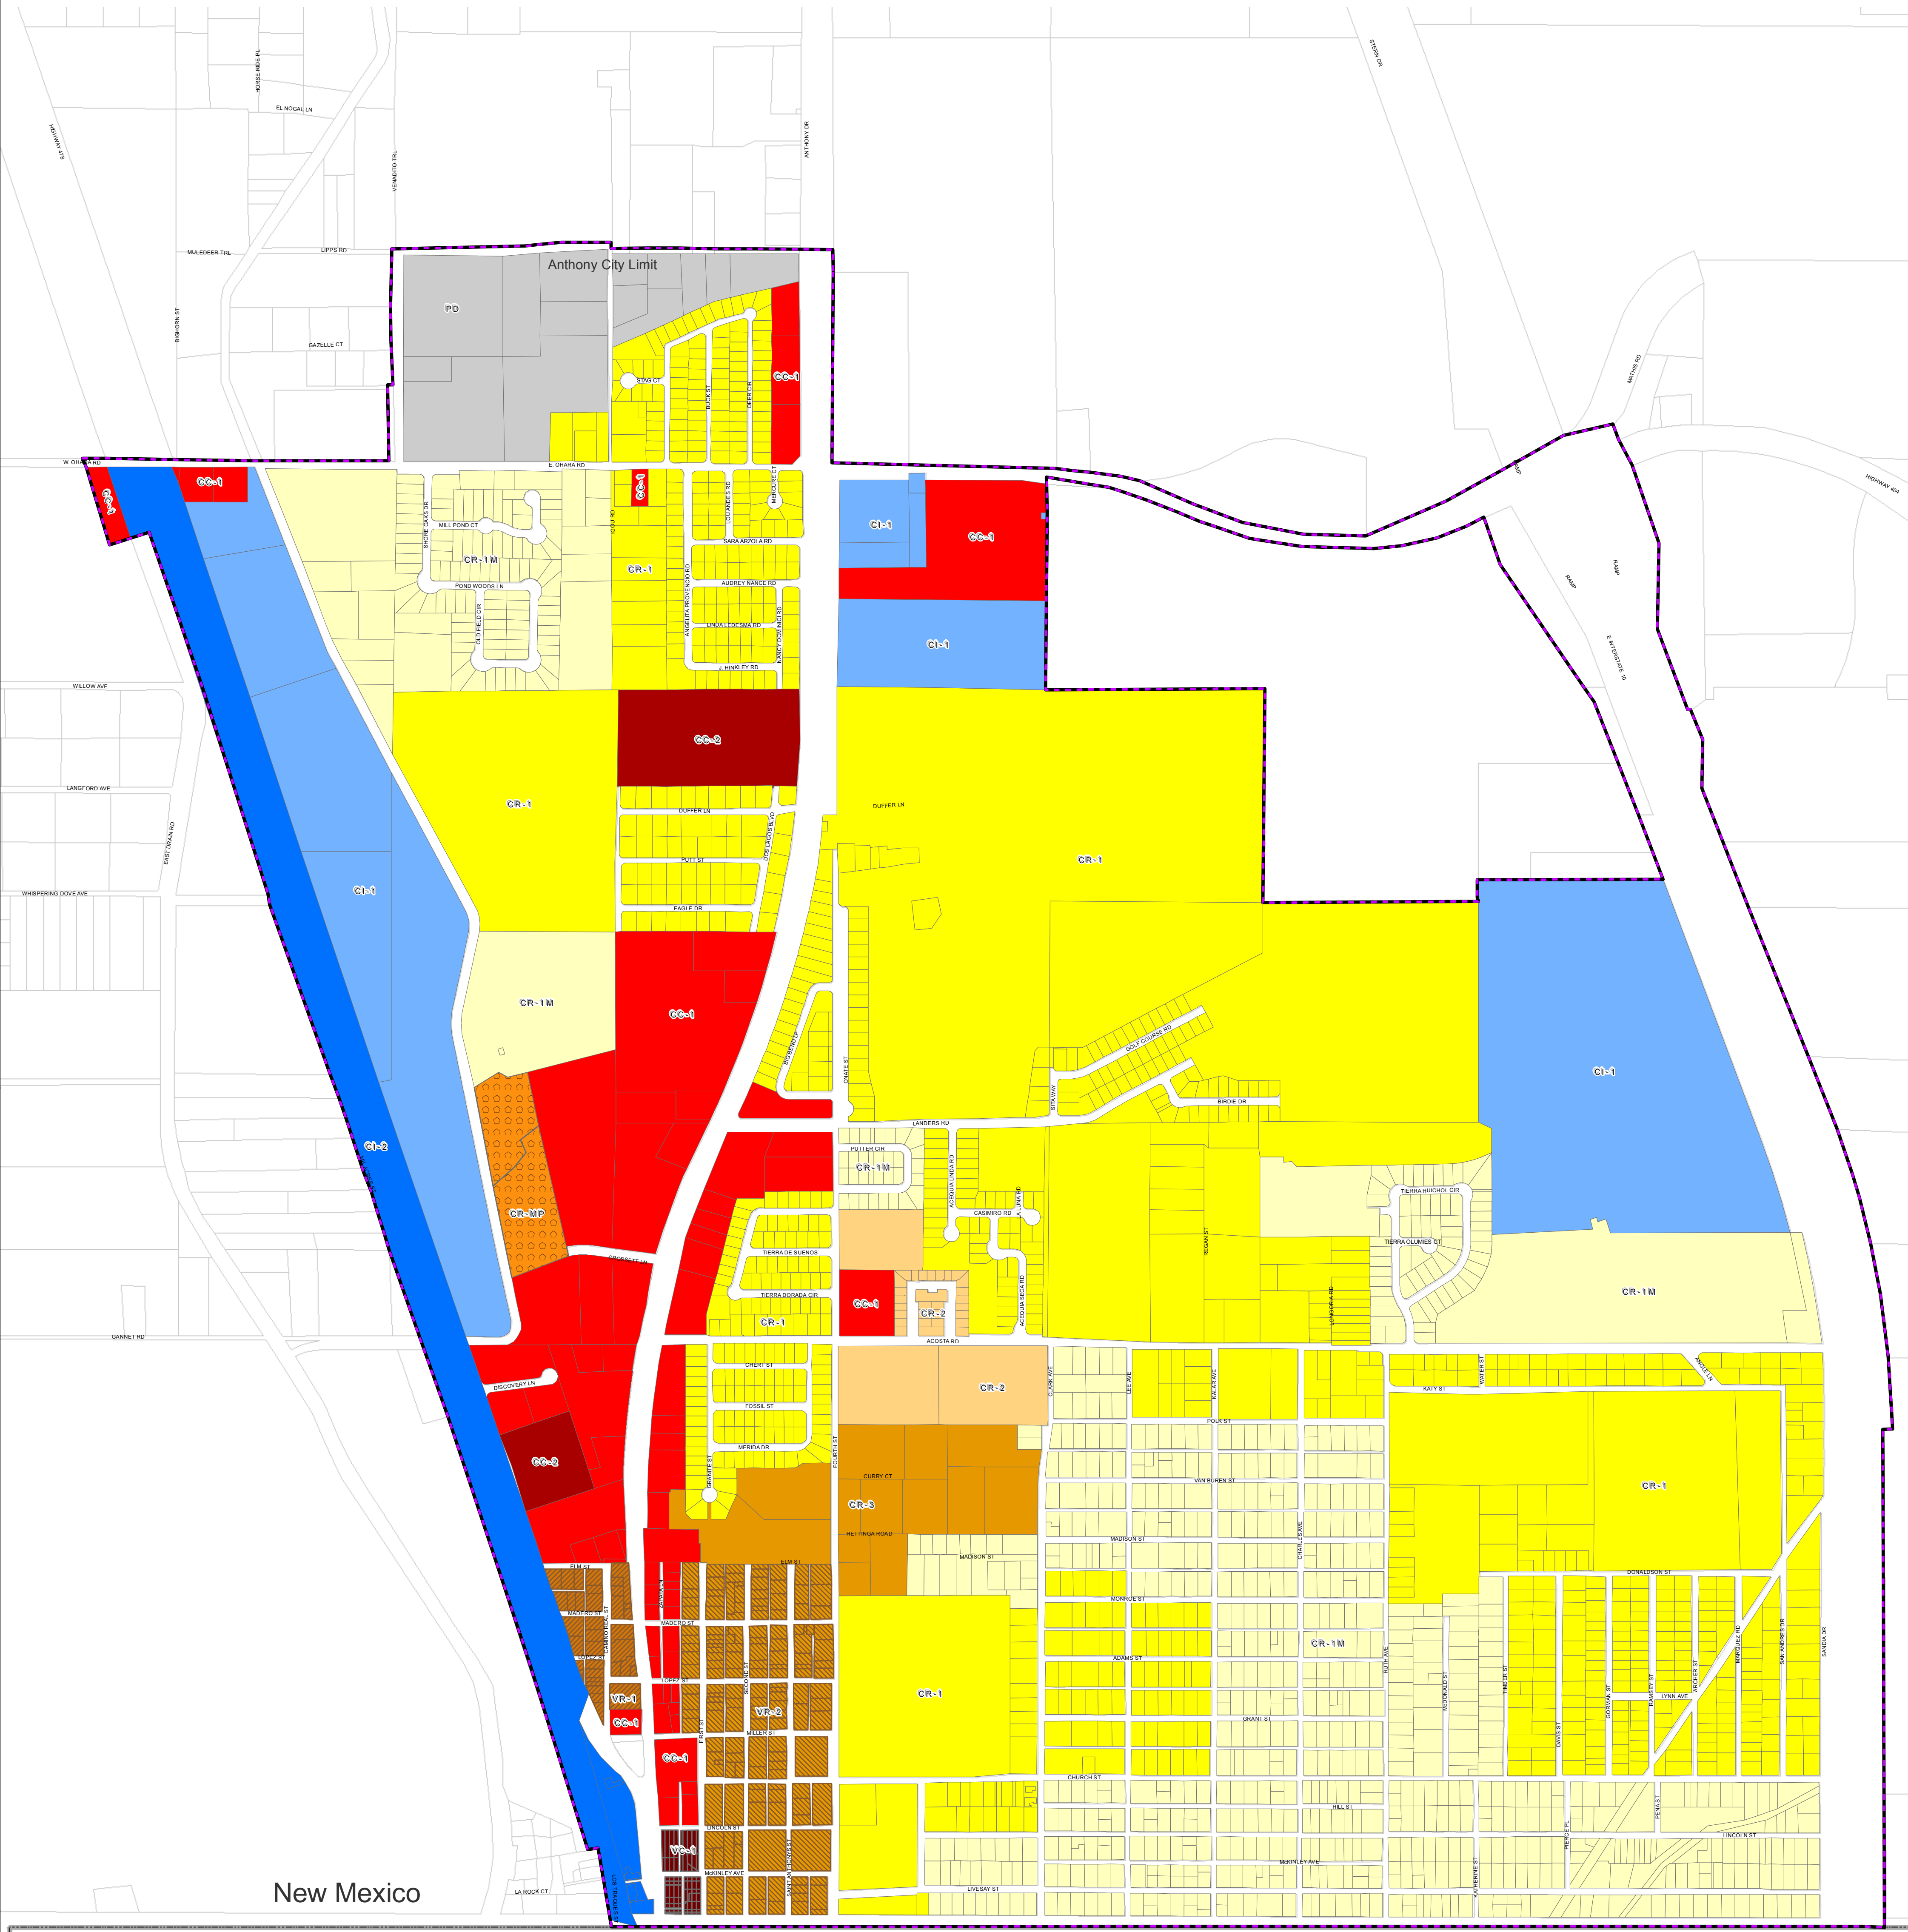

# City of Anthony Zoning

New Mexico

Texas

## Legend

### Zoning

- Anthony Incorporated Limit
- New Mexico - Texas State Line
- Approximate Parcel Boundaries

4/14/11